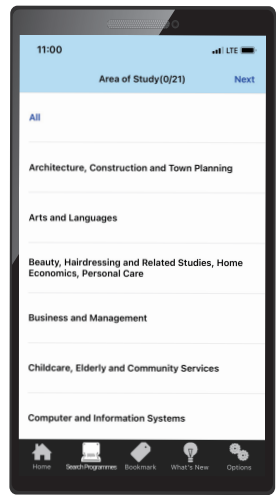

SEARCH for programmes according to interests
EXPLORE career pathways
PLAN for future studies

Keep checking for updates of **e-Navigator**  app to get
the latest information for further studies!

e-Navigator  app can
be downloaded via the
above webpage or
mobile application
stores of Android, iOS
or HarmonyOS.

Android

iOS

HarmonyOS

Education Bureau

Provide last year's admission scores of respective JUPAS programmes for reference

Provide the latest programme information that is regularly updated

Features of e-Navigator

Study programme information can be accessed anytime and anywhere

HKDSE Examination results can be inputted to search for programmes whose minimum requirements are met

Provide links to the official webpages of individual programmes